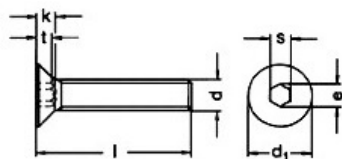

PRODUCT SHEET

Description:

Insex Screw, M8x70mm, Stainless Steel, DIN 7991

Item number:

12.04.750-6

Units	Box	Carton	HS Code	Barcode
Pcs.	100	400	7318155290	 5704866470612

d	8
l	40
b	40
d1 max.	16
e	5,72
k max.	4,4
s	5
t	3,5

SISO A/S

Mileparken 11
DK-2740 Skovlunde
Denmark
VAT: DK 24786013

Phone +45 45 830 900

www.siso.dk
siso@siso.dk

Danske Bank
Nytorv Branch
Copenhagen
SWIFT: DABADKKK

Account no.
4180 3112 112936
IBAN Account
DK7230003112112936